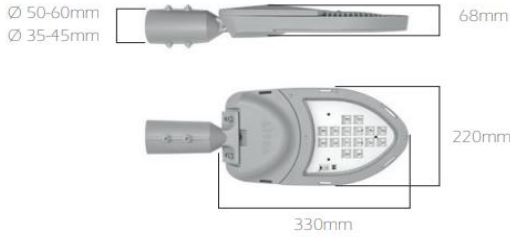

Zaman İçindeki Performansı / Over Time Performance (IEC Uyumlu)

50000 saatte kontrol tertibatı arıza oranı / Control gear failure rate at 50000 h	5%
Ortalama kullanım ömrü* 50000 saatte lümen bakım / Lumen maintenance at 50000 h	L80

Uygulama Koşulları / Application Conditions

Ortam sıcaklığı aralığı / Ambient Temperature range	-40° +90°C
Performance Ambient temperature Tq	90°C

Onay ve Uygulama / Approval and Application

Koruma Sınıfı / Ingress Protection	IP 66
Mekanik darbe dayanımı / Mechanical Impact P.	

Başlangıç Performansı / Initial Performance (IEC Uyumlu)

Işık Akısı (4000K ile Yapıldı) / Luminous Flux	2355 lm
Işık akısı toleransı / Luminous Flux Tolerance	+/-10%
Armatür Verimi / Luminaire Efficacy	117 lm/W
Renk Sıcaklığı / Color Temperature	4000 K - 5000 K - 6500 K
Renksel Geriverim İndeksi / Color Rendering Index	>80
Sistem Gücü / System Power	20 W
Güç tüketimi toleransı / Power Consumption Tolerance	+/-10%

Ürün Verileri / Product Data

Sipariş ürün adı / Order Product Name	LYS 15/20/T2
Paket Başına Miktar / Quantity per Pack	1
Büyük kutu başına paket sayısı / Packs per Outer Box	1
Net Ağırlık (Parça Başına) / Net Weight (Piece)	4,8 kg

Armatür Boyutu / Dimension